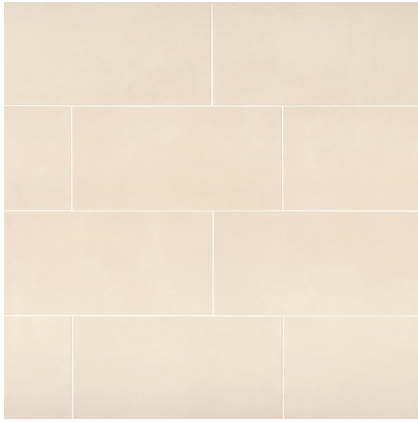

Field and Deco Tile Sizes

---

**White**  
100001005 - 12"x24" Rectified Field Tile - Matte  
100001012 - 24"x48" Rectified Field Tile - Matte

**Ecrú**  
100001004 - 12"x24" Rectified Field Tile - Matte  
100001011 - 24"x48" Rectified Field Tile - Matte

**Grey**  
100001006 - 12"x24" Rectified Field Tile - Matte  
100001013 - 24"x48" Rectified Field Tile - Matte

**Rose**  
100001003 - 12"x24" Rectified Field Tile - Matte  
100001010 - 24"x48" Rectified Field Tile - Matte