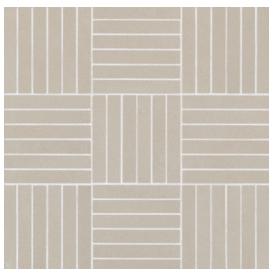

## 5/8"x4" Crosshatch Mosaic - Matte (11 3/4"x11 3/4" Sheet)

---

Cotto  
100001038

Rose  
100001045

Ecrú  
100001046

White  
100001047

Grey  
100001048

Taupe  
100001049

Dark  
100001050

1"x12" Mosaic - Matte (11 3/4"x11 3/4" Sheet)

Cotto  
100001058

Rose  
100001059

Ecrú  
100001060

White  
100001061

Grey  
100001062

Taupe  
100001063