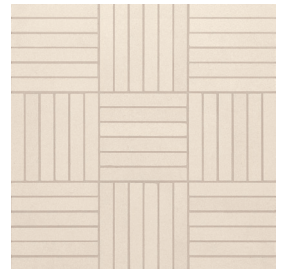

## 5/8"x4" Crosshatch Mosaic - Matte (11 3/4"x11 3/4" Sheet)

---

Cotto  
100001038

Rose  
100001045

Ecrú  
100001046

White  
100001047

Grey  
100001048

Taupe  
100001049

Dark  
100001050

1"x12" Mosaic - Matte (11 3/4"x11 3/4" Sheet)

Cotto  
100001058

Rose  
100001059

Ecrú  
100001060

White  
100001061

Grey  
100001062

Taupe  
100001063