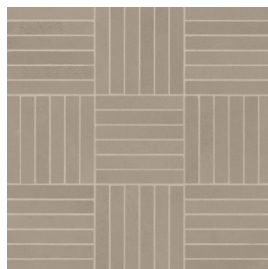

## 5/8"x4" Crosshatch Mosaic - Matte (11 3/4"x11 3/4" Sheet)

---

Cotto  
100001038

Rose  
100001045

Ecrú  
100001046

White  
100001047

Grey  
100001048

Taupe  
100001049

Dark  
100001050

1"x12" Mosaic - Matte (11 3/4"x11 3/4" Sheet)

Cotto  
100001058

Rose  
100001059

Ecrú  
100001060

White  
100001061

Grey  
100001062

Taupe  
100001063