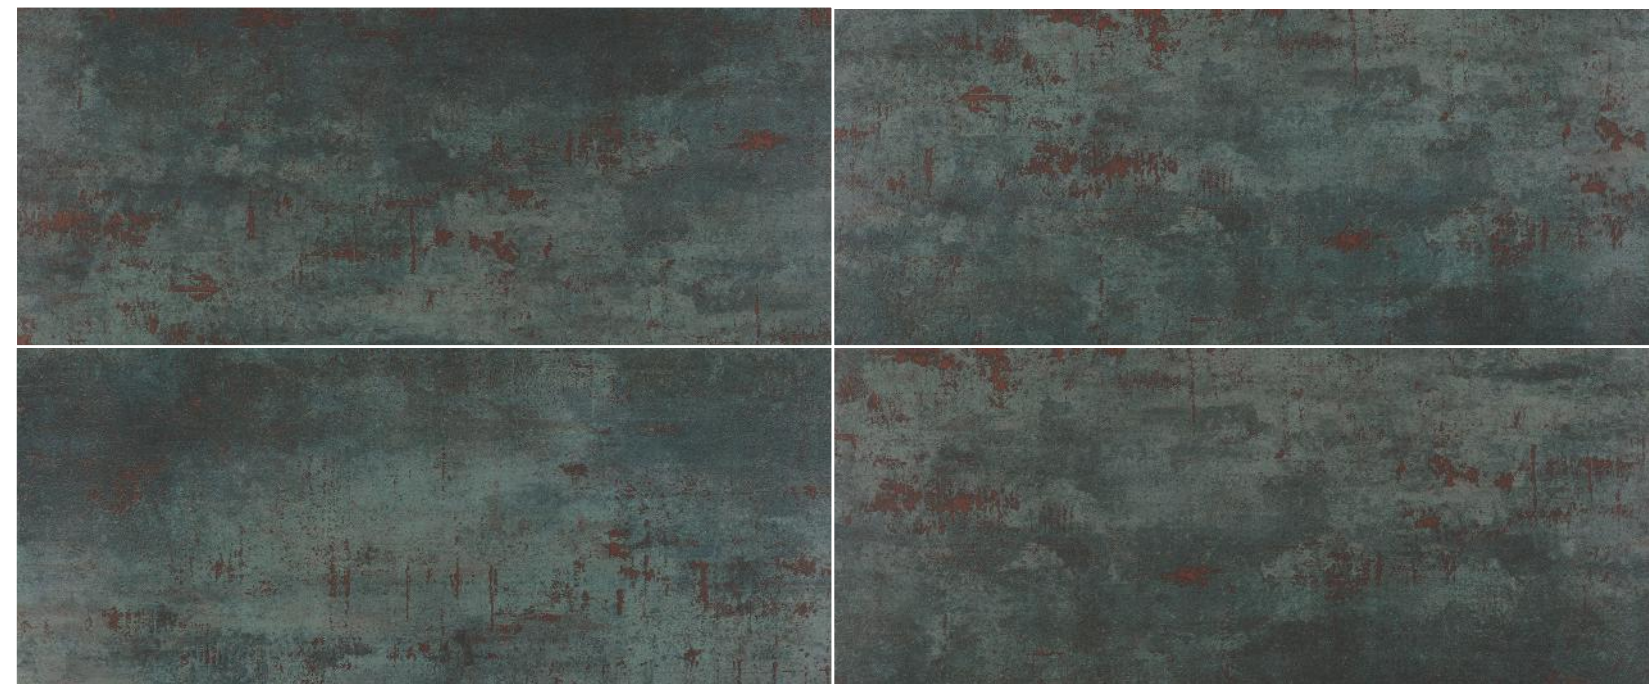

TILE VARIATION | V3 MEDIUM VARIATION

28 Faces available for Emerald 12" x 24" | 7 Faces available for Emerald 24" x 48"

SKU	Size	Thickness	Material	Finish
1METEMEPL12X24	12" x 24"	3/8"	Porcelain	Multi-Textured
1METEMEPL24X48	24" x 48"	3/8"	Porcelain	Multi-Textured