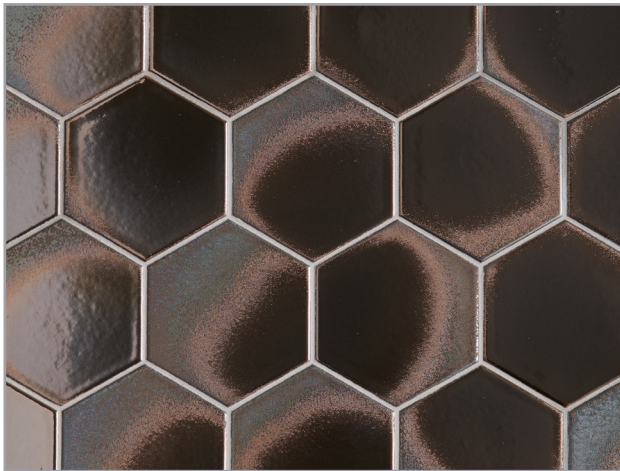

LUNADA
BAYTILE

GRAPHITE

GRAPHITE PATTERNS

2 ½ x 9 ½

3 ½ x 9 ½

4" Hex

4 ¾ x 9 ½

Duet
(1 ¼ - 3 ½ x 9 ½)

Liner
(¾ x 9 ½)

Black Iron

Klein Blue

Carmine Red

Molten Bronze

Graphite

Artists throughout the centuries have used charcoal for sketching outlines of their frescos and creating illustrated masterpieces. This art medium is inspiration for Graphite, a handcrafted ceramic series offering an expanding variety of options for personal expression. From subtly textured charcoal surfaces to metallic bronze, and colorful artistic pigments – the juxtaposition of color, light, and shadow evokes emotion, drama, and contemplation.

Front Cover: Duet, 2 ½ x 9 ½, 3 ½ x 9 ½ and 4 ¾ x 9 ½ in all four Graphite colors
Below: 4" Hex in Molten Bronze and Black Iron

© 2023 Lunada Bay Tile. All Rights Reserved