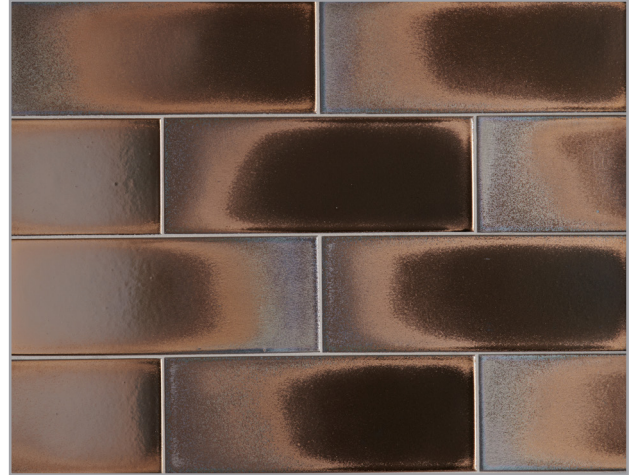

LUNADA
BAYTILE

GRAPHITE

GRAPHITE PATTERNS

2 ½ x 9 ½

3 ½ x 9 ½

4" Hex

4 ¾ x 9 ½

Duet
(1 ¼ - 3 ½ x 9 ½)

Liner
(¾ x 9 ½)

Black Iron

Klein Blue

Carmine Red

Molten Bronze

Graphite

Artists throughout the centuries have used charcoal for sketching outlines of their frescos and creating illustrated masterpieces. This art medium is inspiration for Graphite, a handcrafted ceramic series offering an expanding variety of options for personal expression. From subtly textured charcoal surfaces to metallic bronze, and colorful artistic pigments – the juxtaposition of color, light, and shadow evokes emotion, drama, and contemplation.

Front Cover: Duet, 2 ½ x 9 ½, 3 ½ x 9 ½ and 4 ¾ x 9 ½ in all four Graphite colors
Below: 4" Hex in Molten Bronze and Black Iron

© 2023 Lunada Bay Tile. All Rights Reserved