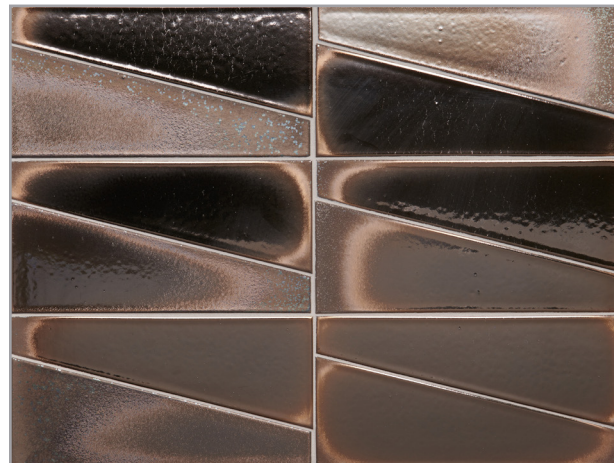

LUNADA
BAYTILE

GRAPHITE

GRAPHITE PATTERNS

2 ½ x 9 ½

3 ½ x 9 ½

4" Hex

4 ¾ x 9 ½

Duet
(1 ¼ - 3 ½ x 9 ½)

Liner
(¾ x 9 ½)

Black Iron

Klein Blue

Carmine Red

Molten Bronze

Graphite

Artists throughout the centuries have used charcoal for sketching outlines of their frescos and creating illustrated masterpieces. This art medium is inspiration for Graphite, a handcrafted ceramic series offering an expanding variety of options for personal expression. From subtly textured charcoal surfaces to metallic bronze, and colorful artistic pigments – the juxtaposition of color, light, and shadow evokes emotion, drama, and contemplation.

Front Cover: Duet, 2 ½ x 9 ½, 3 ½ x 9 ½ and 4 ¾ x 9 ½ in all four Graphite colors
Below: 4" Hex in Molten Bronze and Black Iron

© 2023 Lunada Bay Tile. All Rights Reserved