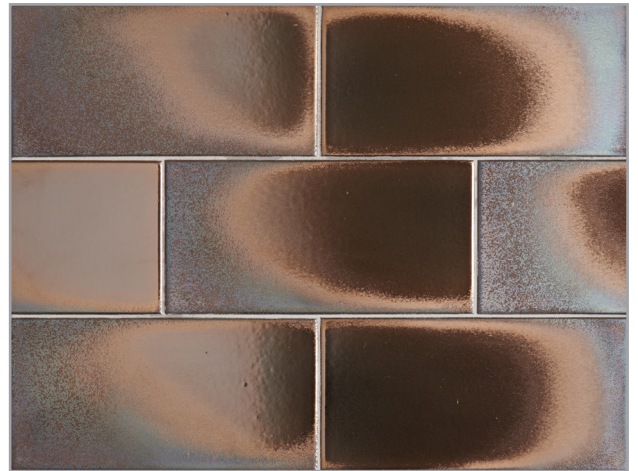

LUNADA
BAYTILE

GRAPHITE

GRAPHITE PATTERNS

2 ½ x 9 ½

3 ½ x 9 ½

4" Hex

4 ¾ x 9 ½

Duet
(1 ¼ - 3 ½ x 9 ½)

Liner
(¾ x 9 ½)

Black Iron

Klein Blue

Carmine Red

Molten Bronze

Graphite

Artists throughout the centuries have used charcoal for sketching outlines of their frescos and creating illustrated masterpieces. This art medium is inspiration for Graphite, a handcrafted ceramic series offering an expanding variety of options for personal expression. From subtly textured charcoal surfaces to metallic bronze, and colorful artistic pigments – the juxtaposition of color, light, and shadow evokes emotion, drama, and contemplation.

Front Cover: Duet, 2 ½ x 9 ½, 3 ½ x 9 ½ and 4 ¾ x 9 ½ in all four Graphite colors
Below: 4" Hex in Molten Bronze and Black Iron

© 2023 Lunada Bay Tile. All Rights Reserved