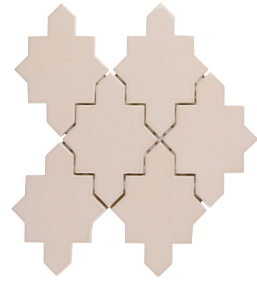

Kiva

WALKER[®]
ZANGER

Kiva

Combine the easygoing charm of the Southwest with a chic, polished aesthetic, and you get Kiva, a boutique collection that marries natural design and rich, warm colors with elevated minimalism and mid-century tendencies. Kiva is grounded yet full of life, evoking the raw beauty of a landscape that whispers of tribal history and hospitality. The collection features double fire, glazed white body ceramic tile paired with high-pigment paint. Combine leathers, light-colored woods, desert art, copper fixtures, geometric rugs, and cacti with unexpected ultra-modern touches to play up the chic factor. Kiva brings a wellness retreat to your space.

White Sands
1KIVWSAFAN
7-5/8" x 8-3/8"
Gloss

Dawn
1KIVDAWFAN
7-5/8" x 8-3/8"
Gloss

Canyon
1KIVCANFAN
7-5/8" x 8-3/8"
Gloss

Mesa
1KIVMESFAN
7-5/8" x 8-3/8"
Gloss

Oasis
1KIVOASFAN
7-5/8" x 8-3/8"
Gloss

Shown | Fan Mosaic in Mesa & Oasis

Kiva

White Sands
1KIVWSATRI
4" x 4"
Gloss

Lunar Grey
1KIVLGRTRI
4" x 4"
Gloss

Canyon
1KIVCANTRI
4" x 4"
Gloss

Dawn
1KIVDAWTRI
4" x 4"
Gloss

Mesa
1KIVMESTRI
4" x 4"
Gloss

Oasis
1KIVOASTRI
4" x 4"
Gloss

Shown | 4" Triangle in Dawn & White Sands

Kiva

White Sands
1KIVWSATAO
9" x 9-3/8"
Gloss

Dawn
1KIVDAWTAO
9" x 9-3/8"
Gloss

Canyon
1KIVCANTA
9" x 9-3/8"
Gloss

Mesa
1KIVMESTA
9" x 9-3/8"
Gloss

Oasis
1KIVOASTA
9" x 9-3/8"
Gloss

Shown | Taos Mosaic
in Mesa