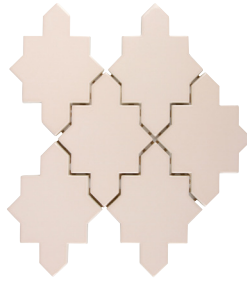

Kiva

WALKER[®]
ZANGER

Kiva

Combine the easygoing charm of the Southwest with a chic, polished aesthetic, and you get Kiva, a boutique collection that marries natural design and rich, warm colors with elevated minimalism and mid-century tendencies. Kiva is grounded yet full of life, evoking the raw beauty of a landscape that whispers of tribal history and hospitality. The collection features double fire, glazed white body ceramic tile paired with high-pigment paint. Combine leathers, light-colored woods, desert art, copper fixtures, geometric rugs, and cacti with unexpected ultra-modern touches to play up the chic factor. Kiva brings a wellness retreat to your space.

White Sands
1KIVWSAFAN
7-5/8" x 8-3/8"
Gloss

Dawn
1KIVDAWFAN
7-5/8" x 8-3/8"
Gloss

Canyon
1KIVCANFAN
7-5/8" x 8-3/8"
Gloss

Mesa
1KIVMESFAN
7-5/8" x 8-3/8"
Gloss

Oasis
1KIVOASFAN
7-5/8" x 8-3/8"
Gloss

Shown | Fan Mosaic in Mesa & Oasis

Kiva

White Sands
1KIVWSATRI
4" x 4"
Gloss

Lunar Grey
1KIVLGRTRI
4" x 4"
Gloss

Canyon
1KIVCANTRI
4" x 4"
Gloss

Dawn
1KIVDAWTRI
4" x 4"
Gloss

Mesa
1KIVMESTRI
4" x 4"
Gloss

Oasis
1KIVOASTRI
4" x 4"
Gloss

Shown | 4" Triangle in Dawn & White Sands

Kiva

White Sands
1KIVWSATAO
9" x 9-3/8"
Gloss

Dawn
1KIVDAWTAO
9" x 9-3/8"
Gloss

Canyon
1KIVCANTA
9" x 9-3/8"
Gloss

Mesa
1KIVMESTA
9" x 9-3/8"
Gloss

Oasis
1KIVOASTA
9" x 9-3/8"
Gloss

Shown | Taos Mosaic
in Mesa