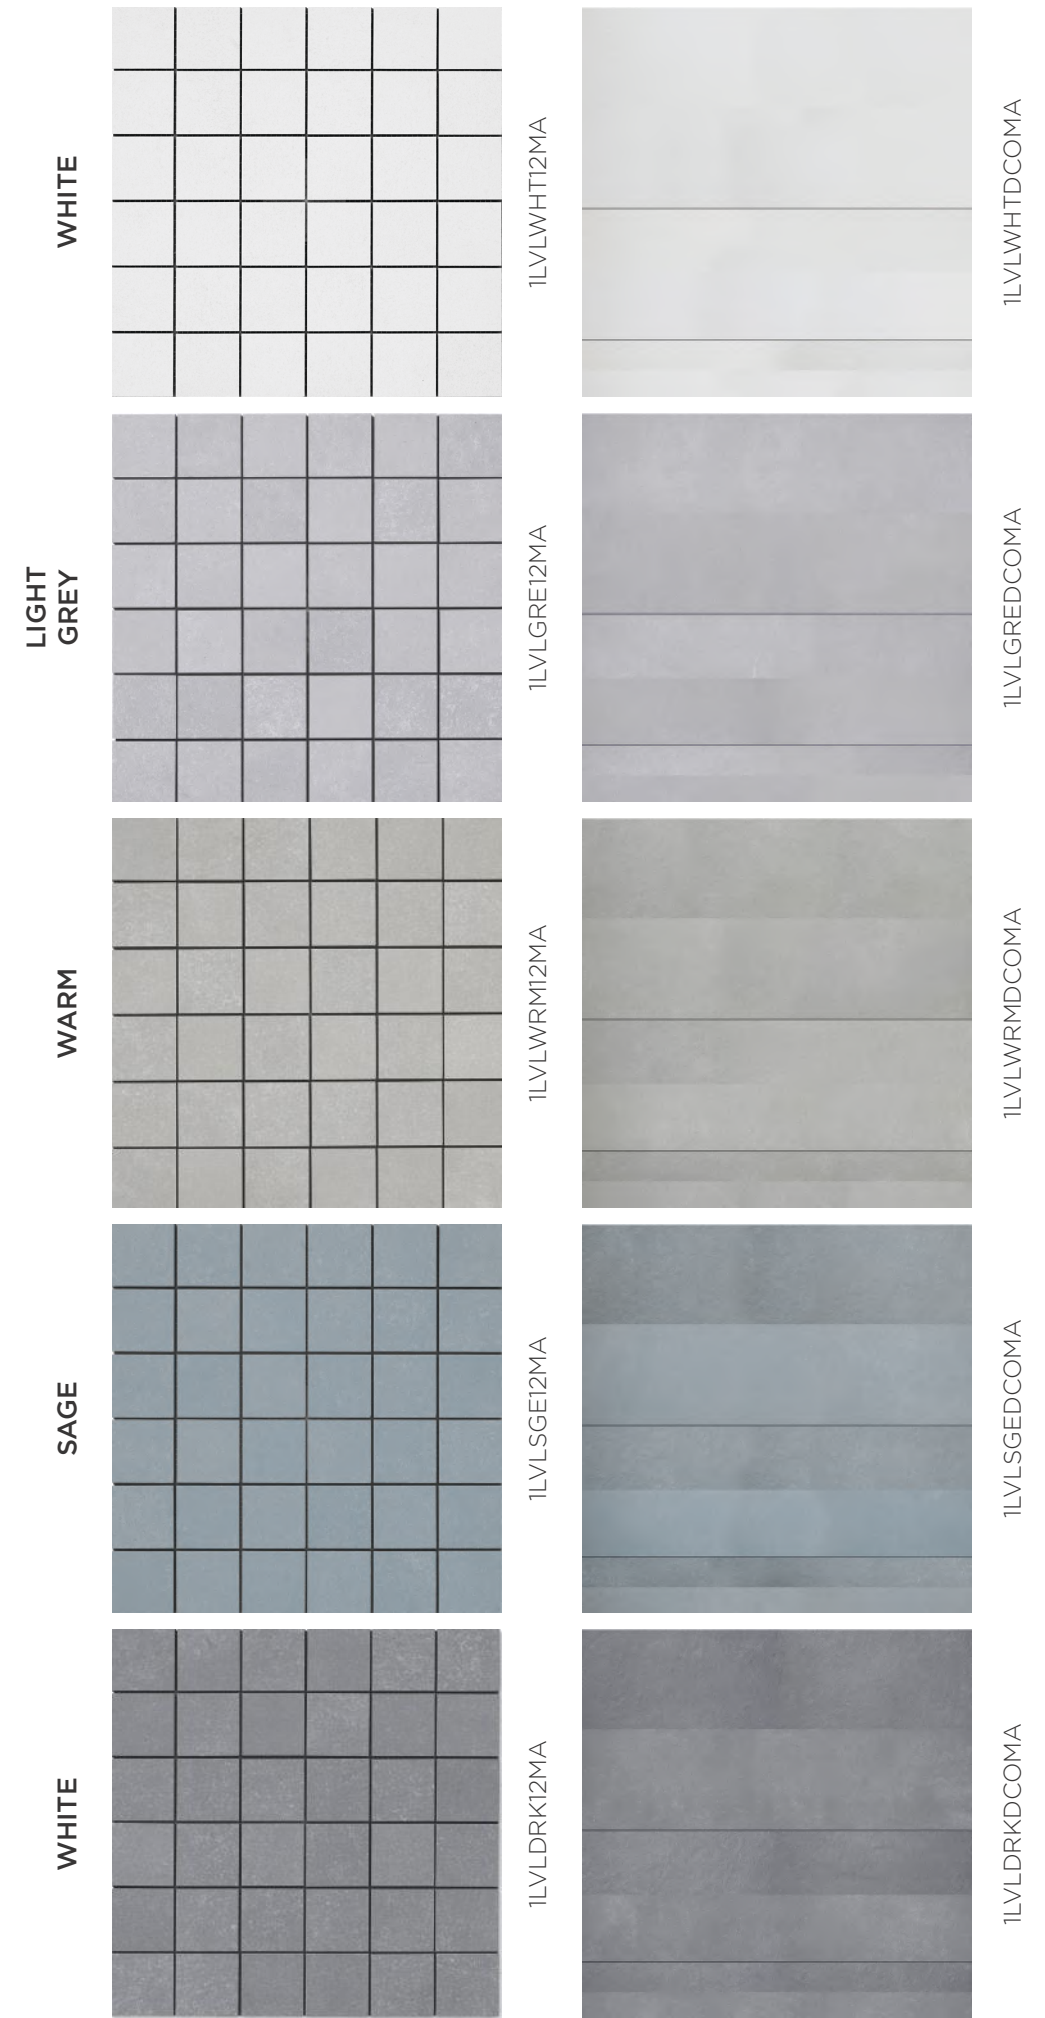

RECOMMENDED USAGE*

2X2 MOSAIC

SIZE	THICKNESS	SF/PIECE	MATERIAL	FINISH
12" x 12"	3/8"	0.956	Porcelain	Matte

DECO MOSAIC*

SIZE	THICKNESS	SF/PIECE	MATERIAL	FINISH
45" x 48"	3/8"	15.00	Porcelain	Textured/Matte

Level Deco mosaics are recommended for wall use only. Level Deco mosaic contains six separate pieces of various sizes (3 with a textured finish, 3 with a matte finish). Pieces of different heights can be installed in any order, as long as there is always an alternation between finishes in each piece. For additional installation details, view detailed installation guide. For installation on shower floors, please refer to TCNA guidelines and consult with your installer for proper waterproofing and sealing requirements. For further questions/information about additional usages, please consult with your installer.