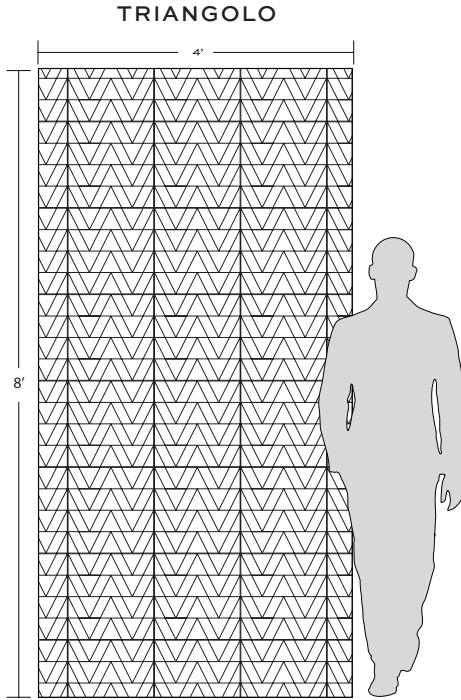

APPLICATIONS								
INTERIOR FLOOR	INTERIOR WALL	SHOWER WALL	SHOWER FLOOR	EXTERIOR FLOOR	EXTERIOR WALL	POOL/ FOUNTAIN	COUNTER TOP	FIREPLACE SURROUND
Residential Medium	All	Yes, including steam	No	No	Yes, Non-Freeze Thaw	No	Yes	Yes

VARIATION			
V1	V2	V3	V4

INSTALLATION/MAINTENANCE									
SETTING MATERIAL	GROUT	GROUT JOINT	MEMBRANE	CAULK	SEALER	CLEANER	INSTALLATION INSTRUCTIONS	LAYOUT	DRY LAYOUT
Mapei Ultraflex 2 White¹	Mapei Ultracolor Plus FA²	1/16"	Mapei Mapelastix AquaDefense	Mapei Keracaulk UnSanded	AquaMix Grout Release	AquaMix Concentrated Cleaner	TCNA Handbook	Required	Highly Recommended

AVAILABLE SIZES	
A MANO TRIANGOLO CERAMIC FIELD TILE 8" x 8" x 1/2" Matte	A MANO PYRAMIDE CERAMIC FIELD TILE 8" x 8" x 1/2" Matte

NOTES
¹ Alternate Mortar- Ardex X4 White Tile & Stone Mortar ² Alternate grout - Mapei Flexcolor CQ, Ardex FG-C Microtec Unsanded TechNotes: Hand Painted Terracotta on Red Clay Body