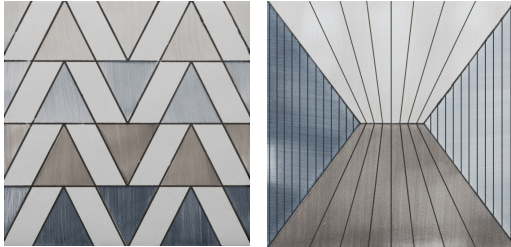

A MANO

A collection of hand-drawn, brushed-on geometric patterns that update the style of traditional Maiolica while celebrating the creative heritage of the art form. The two patterns are Piramide and Triangolo, each offered in three colorways. All are designed to work brilliantly on their own for walls and floors, and to coordinate with Artistic Tile's natural stone collections. Green mixes verdant shades from pale mint to rich leaf. Blue ranges from sky to deep indigo. Natural elegantly mixes both cool & warm neutrals with a clean ivory background. Each pattern was conceived with a linear repeat that creates a dynamic visual rhythm. Each tile is 8" x 8" x 1/2", made exclusively for Artistic Tile in Italy.

SHOWN: A MANO BLUE PYRAMIDE CERAMIC 8" x 8" x 1/2" FIELD TILE

BEST of year
FINALIST 2022

INTERIOR
DESIGN

A MANO

Triangolo Blue

Pyramide Blue

Triangolo Natural

Pyramide Natural