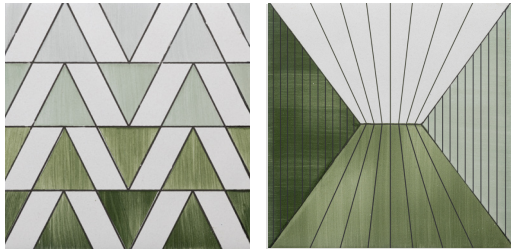

A MANO

A collection of hand-drawn, brushed-on geometric patterns that update the style of traditional Maiolica while celebrating the creative heritage of the art form. The two patterns are Piramide and Triangolo, each offered in three colorways. All are designed to work brilliantly on their own for walls and floors, and to coordinate with Artistic Tile's natural stone collections. Green mixes verdant shades from pale mint to rich leaf. Blue ranges from sky to deep indigo. Natural elegantly mixes both cool & warm neutrals with a clean ivory background. Each pattern was conceived with a linear repeat that creates a dynamic visual rhythm. Each tile is 8" x 8" x 1/2", made exclusively for Artistic Tile in Italy.

SHOWN: A MANO BLUE PYRAMIDE CERAMIC 8" x 8" x 1/2" FIELD TILE

BEST of year
FINALIST 2022

INTERIOR
DESIGN

A MANO

Triangolo Blue

Pyramide Blue

Triangolo Natural

Pyramide Natural

AVAILABLE SIZES	
A MANO TRIANGOLO CERAMIC FIELD TILE 8" x 8" x 1/2" Matte	A MANO PYRAMIDE CERAMIC FIELD TILE 8" x 8" x 1/2" Matte

NOTES
¹ Alternate Mortar- Ardex X4 White Tile & Stone Mortar ² Alternate grout - Mapei Flexcolor CQ, Ardex FG-C Microtec Unsanded TechNotes: Hand Painted Terracotta on Red Clay Body