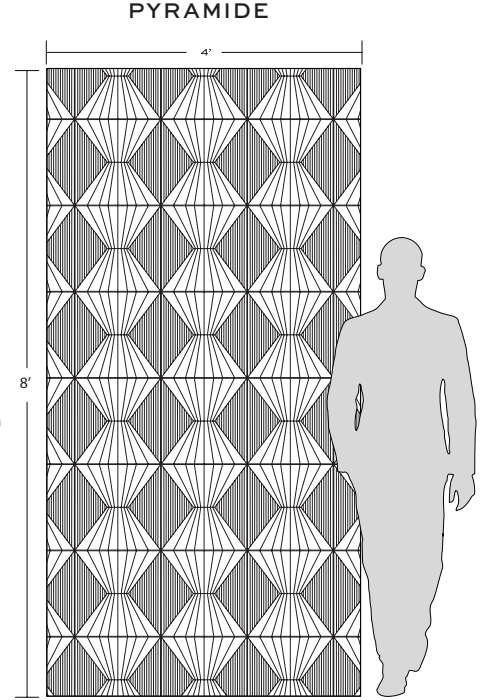

APPLICATIONS								
INTERIOR FLOOR	INTERIOR WALL	SHOWER WALL	SHOWER FLOOR	EXTERIOR FLOOR	EXTERIOR WALL	POOL/ FOUNTAIN	COUNTER TOP	FIREPLACE SURROUND
Residential Medium	All	Yes, including steam	No	No	Yes, Non-Freeze Thaw	No	Yes	Yes

VARIATION			
V1	V2	V3	V4

INSTALLATION/MAINTENANCE									
SETTING MATERIAL	GROUT	GROUT JOINT	MEMBRANE	CAULK	SEALER	CLEANER	INSTALLATION INSTRUCTIONS	LAYOUT	DRY LAYOUT
Mapei Ultraflex 2 White¹	Mapei Ultracolor Plus FA²	1/16"	Mapei Mapelastix AquaDefense	Mapei Keracaulk UnSanded	AquaMix Grout Release	AquaMix Concentrated Cleaner	TCNA Handbook	Required	Highly Recommended

AVAILABLE SIZES	
A MANO TRIANGOLO CERAMIC FIELD TILE 8" x 8" x 1/2" Matte	A MANO PYRAMIDE CERAMIC FIELD TILE 8" x 8" x 1/2" Matte

NOTES
¹ Alternate Mortar- Ardex X4 White Tile & Stone Mortar ² Alternate grout - Mapei Flexcolor CQ, Ardex FG-C Microtec Unsanded TechNotes: Hand Painted Terracotta on Red Clay Body