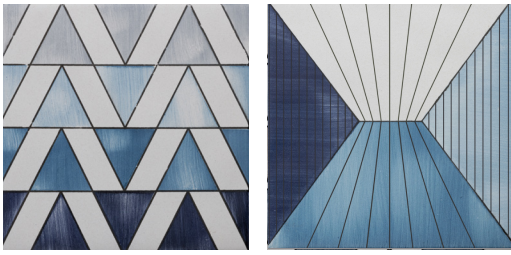

A MANO

A collection of hand-drawn, brushed-on geometric patterns that update the style of traditional Maiolica while celebrating the creative heritage of the art form. The two patterns are Piramide and Triangolo, each offered in three colorways. All are designed to work brilliantly on their own for walls and floors, and to coordinate with Artistic Tile's natural stone collections. Green mixes verdant shades from pale mint to rich leaf. Blue ranges from sky to deep indigo. Natural elegantly mixes both cool & warm neutrals with a clean ivory background. Each pattern was conceived with a linear repeat that creates a dynamic visual rhythm. Each tile is 8" x 8" x 1/2", made exclusively for Artistic Tile in Italy.

SHOWN: A MANO BLUE PYRAMIDE CERAMIC 8" x 8" x 1/2" FIELD TILE

BEST of year
FINALIST 2022

INTERIOR
DESIGN

A MANO

Triangolo Blue

Pyramide Blue

Triangolo Natural

Pyramide Natural

AVAILABLE SIZES	
A MANO TRIANGOLO CERAMIC FIELD TILE 8" x 8" x 1/2" Matte	A MANO PYRAMIDE CERAMIC FIELD TILE 8" x 8" x 1/2" Matte

NOTES
¹ Alternate Mortar- Ardex X4 White Tile & Stone Mortar ² Alternate grout - Mapei Flexcolor CQ, Ardex FG-C Microtec Unsanded TechNotes: Hand Painted Terracotta on Red Clay Body