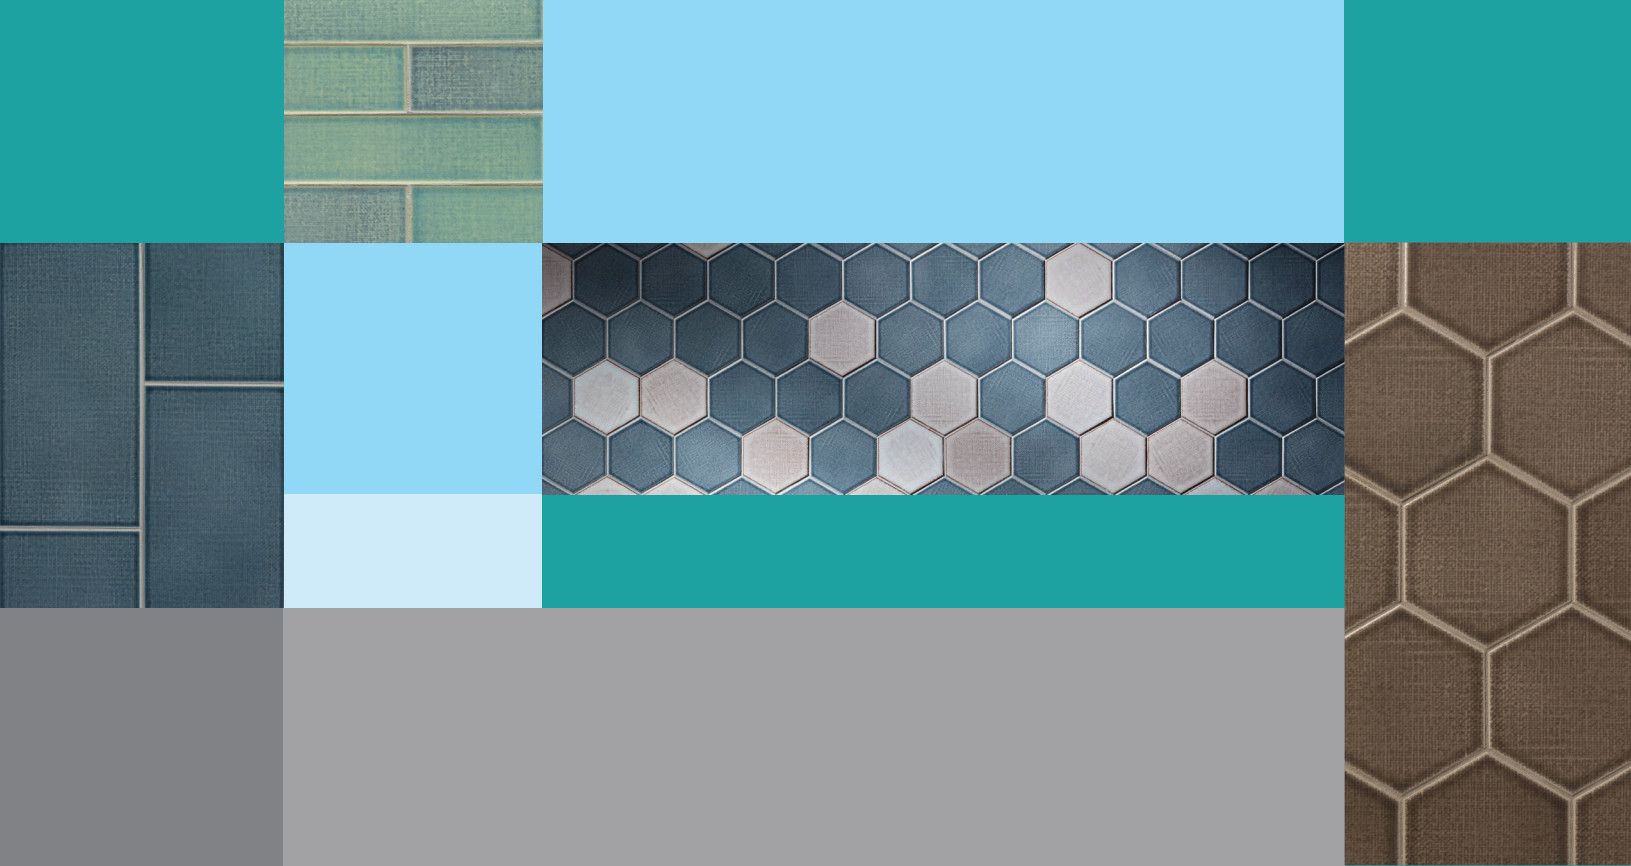

Summer White

Sable

Melange

Glaze contains multiple color variations between pieces. Visit LunadaBayTile.com for photos.

Denim

Metropolis

Dapper Grey

Linen

Come home to Linen by Lunada Bay Tile – a ceramic tile series that envelops your space in subtle texture and easy style. The handcrafted tiles feature a refined palette of glazes that emanate simple elegance. The tiles pair seamlessly with other collections in the Lunada Bay Tile design house, offering you the opportunity to design surfaces with graceful nonchalance.

SCAN CODE FOR MORE
INFORMATION ON THE
LINEN COLLECTION

Please visit [LunadaBayTile.com](https://www.LunadaBayTile.com) for our complete product offerings, applications and installation instructions.

Front Cover: 4" Hex in Metropolis and Denim

Below: 4" Hex in Dapper Grey and Summer White & 4 ¾ x 9 ½ and Liner in Dapper Grey

© 2024 Lunada Bay Tile. All Rights Reserved