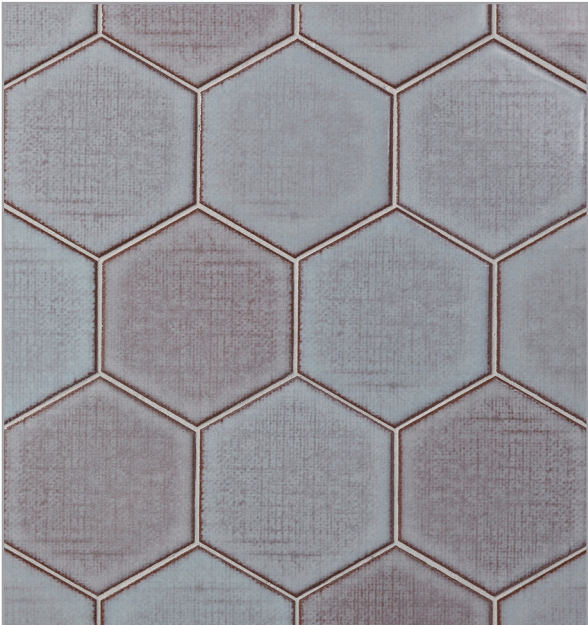

LUNADA
BAYTILE

LINEN

LINEN PATTERNS

2 ½ x 9 ½

4" Hex

4 ¾ x 9 ½

Liner (¾ x 9 ½)

For more design options, Liners are also glazed on 3 sides.

Summer White

Sable

Melange

Glaze contains multiple color variations between pieces. Visit LunadaBayTile.com for photos.

Denim

Metropolis

Dapper Grey

Linen

SCAN CODE FOR MORE
INFORMATION ON THE
LINEN COLLECTION

Please visit [LunadaBayTile.com](https://www.LunadaBayTile.com) for our complete product offerings, applications and installation instructions.

Front Cover: 4" Hex in Metropolis and Denim

Below: 4" Hex in Dapper Grey and Summer White & 4 ¾ x 9 ½ and Liner in Dapper Grey

© 2024 Lunada Bay Tile. All Rights Reserved