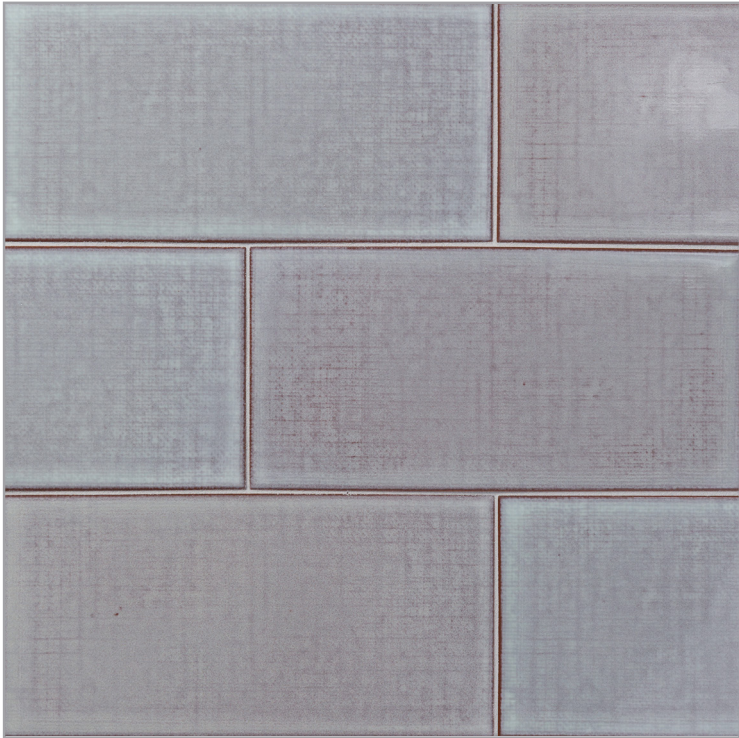

LUNADA
BAYTILE

LINEN

LINEN PATTERNS

2 ½ x 9 ½

4" Hex

4 ¾ x 9 ½

Liner (¾ x 9 ½)

For more design options, Liners are also glazed on 3 sides.

Summer White

Sable

Melange

Glaze contains multiple color variations between pieces. Visit LunadaBayTile.com for photos.

Denim

Metropolis

Dapper Grey

Linen

Come home to Linen by Lunada Bay Tile – a ceramic tile series that envelops your space in subtle texture and easy style. The handcrafted tiles feature a refined palette of glazes that emanate simple elegance. The tiles pair seamlessly with other collections in the Lunada Bay Tile design house, offering you the opportunity to design surfaces with graceful nonchalance.

Below: 4" Hex in Dapper Grey and Summer White & 4 ¾ x 9 ½ and Liner in Dapper Grey

© 2024 Lunada Bay Tile. All Rights Reserved