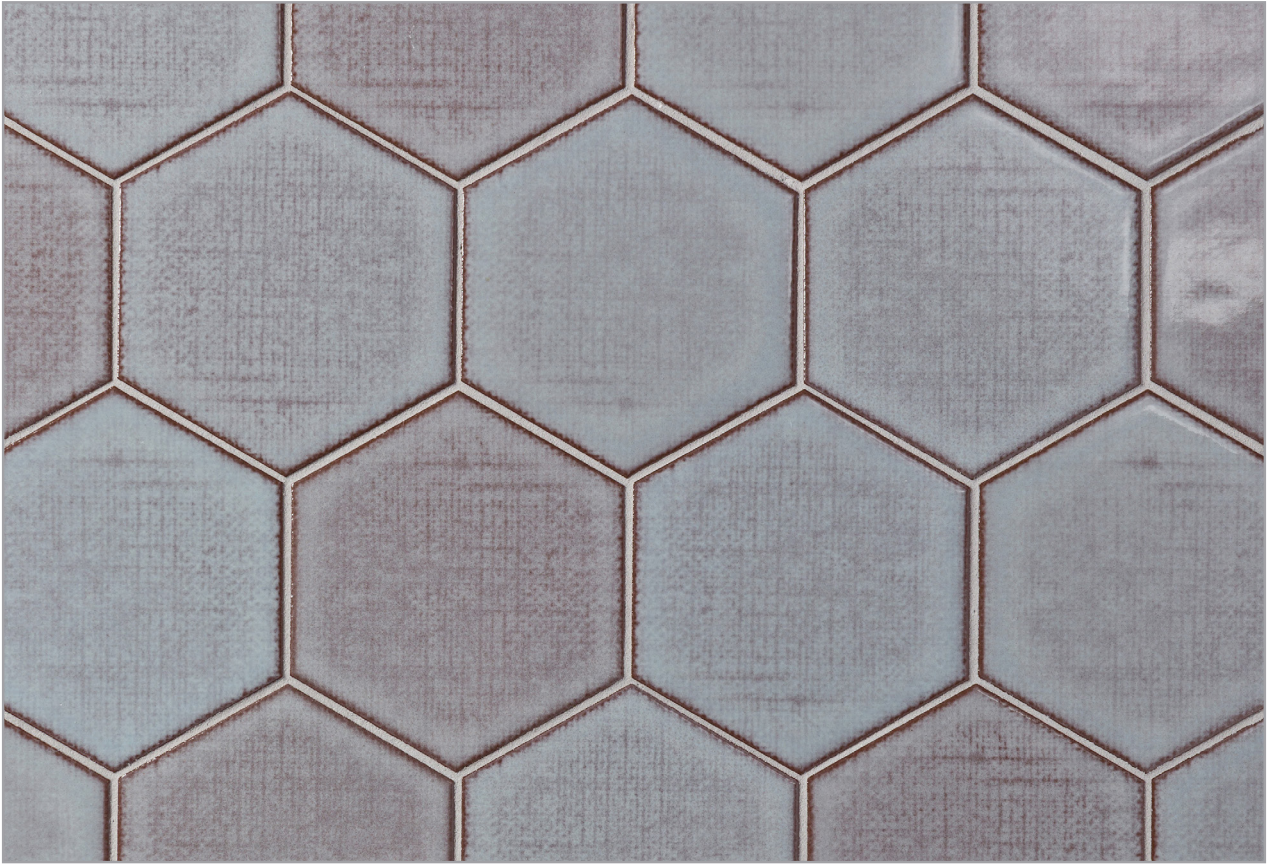

LUNADA
BAYTILE

LINEN

LINEN PATTERNS

2 ½ x 9 ½

4" Hex

4 ¾ x 9 ½

Liner (¾ x 9 ½)

For more design options, Liners are also glazed on 3 sides.

Summer White

Sable

Melange

Glaze contains multiple color variations between pieces. Visit LunadaBayTile.com for photos.

Denim

Metropolis

Dapper Grey

Linen

Come home to Linen by Lunada Bay Tile – a ceramic tile series that envelops your space in subtle texture and easy style. The handcrafted tiles feature a refined palette of glazes that emanate simple elegance. The tiles pair seamlessly with other collections in the Lunada Bay Tile design house, offering you the opportunity to design surfaces with graceful nonchalance.

Below: 4" Hex in Dapper Grey and Summer White & 4 ¾ x 9 ½ and Liner in Dapper Grey

© 2024 Lunada Bay Tile. All Rights Reserved