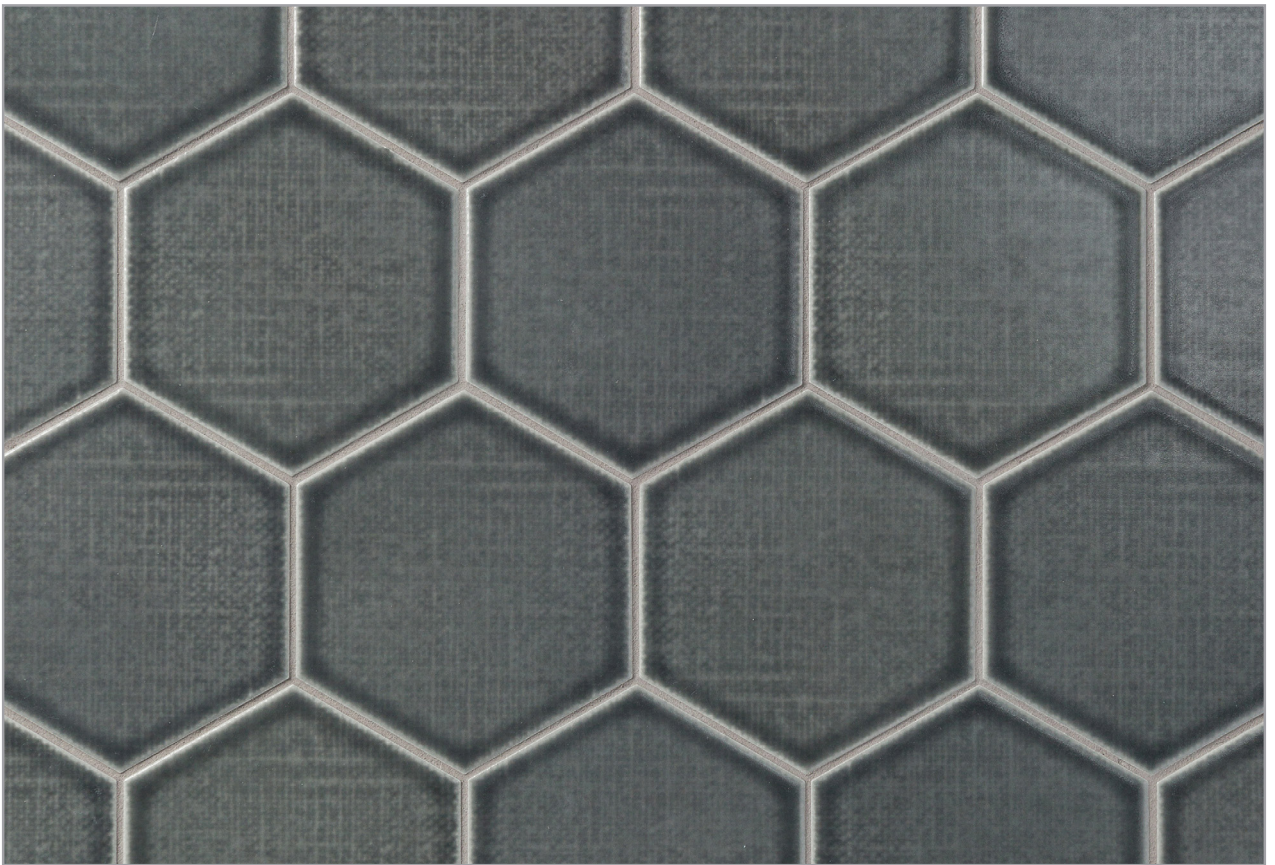

Summer White

Sable

Melange

Glaze contains multiple color variations between pieces. Visit LunadaBayTile.com for photos.

Denim

Metropolis

Dapper Grey

Linen

Come home to Linen by Lunada Bay Tile – a ceramic tile series that envelops your space in subtle texture and easy style. The handcrafted tiles feature a refined palette of glazes that emanate simple elegance. The tiles pair seamlessly with other collections in the Lunada Bay Tile design house, offering you the opportunity to design surfaces with graceful nonchalance.

SCAN CODE FOR MORE
INFORMATION ON THE
LINEN COLLECTION

Please visit [LunadaBayTile.com](https://www.LunadaBayTile.com) for our complete product offerings, applications and installation instructions.

Front Cover: 4" Hex in Metropolis and Denim

Below: 4" Hex in Dapper Grey and Summer White & 4 ¾ x 9 ½ and Liner in Dapper Grey

© 2024 Lunada Bay Tile. All Rights Reserved