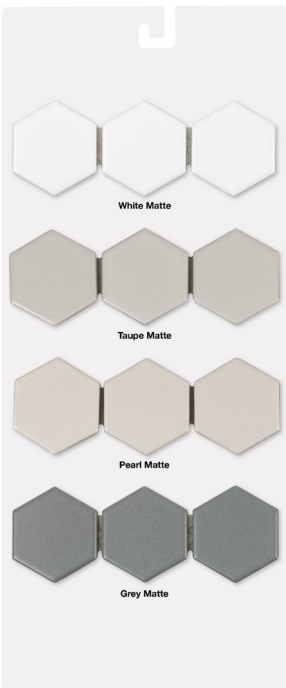

PORCELART | TILE COLLECTION

7X17 Swatch Cards