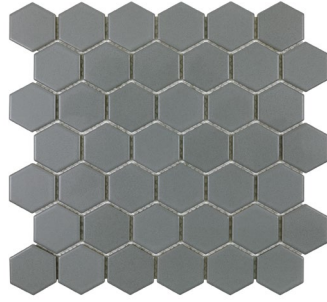

ANTH200084  
Taupe Matte  
3/4 Inch Penny Round

ANTH200100  
Pearl Glossy  
3/4 Inch Penny Round

ANTH210005  
Pearl Matte  
3/4 Inch Penny Round

ANTH200083  
Grey Glossy  
3/4 Inch Penny Round

ANTH200078  
Grey Matte  
3/4 Inch Penny Round

PRODUCTS

ANTH200072  
White Matte  
2 Inch Hexagon

ANTH200073  
Grey Matte  
2 Inch Hexagon

ANTH210001  
Taupe Matte  
2 Inch Hexagon

ANTH210002  
Pearl Matte  
2 Inch Hexagon

ANTH200074  
White Matte  
2X2 Inch Square

ANTH200075  
Grey Matte  
2X2 Inch Square

ANTH210003  
Taupe Matte  
2X2 Inch Square

ANTH210004  
Pearl Matte  
2X2 Inch Square

ANTH200081  
White Glossy  
1X3 Inch Herringbone

ANTH200082  
White Glossy  
1X3 Inch Straight Stack