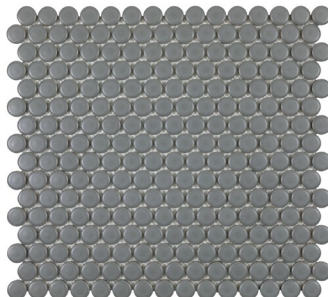

ANTH200084  
Taupe Matte  
3/4 Inch Penny Round

ANTH200100  
Pearl Glossy  
3/4 Inch Penny Round

ANTH210005  
Pearl Matte  
3/4 Inch Penny Round

ANTH200083  
Grey Glossy  
3/4 Inch Penny Round

ANTH200078  
Grey Matte  
3/4 Inch Penny Round

PRODUCTS

ANTH200072  
White Matte  
2 Inch Hexagon

ANTH200073  
Grey Matte  
2 Inch Hexagon

ANTH210001  
Taupe Matte  
2 Inch Hexagon

ANTH210002  
Pearl Matte  
2 Inch Hexagon

ANTH200074  
White Matte  
2X2 Inch Square

ANTH200075  
Grey Matte  
2X2 Inch Square

ANTH210003  
Taupe Matte  
2X2 Inch Square

ANTH210004  
Pearl Matte  
2X2 Inch Square

ANTH200081  
White Glossy  
1X3 Inch Herringbone

ANTH200082  
White Glossy  
1X3 Inch Straight Stack