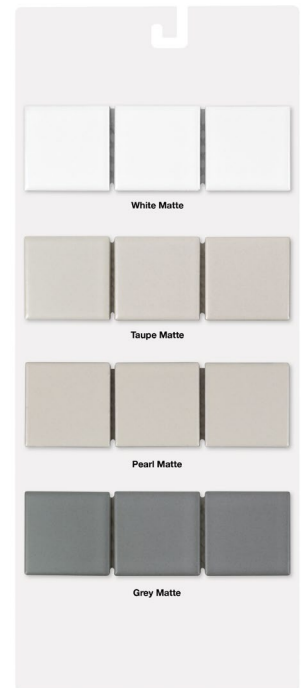

PORCELART | TILE COLLECTION

7X17 Swatch Cards