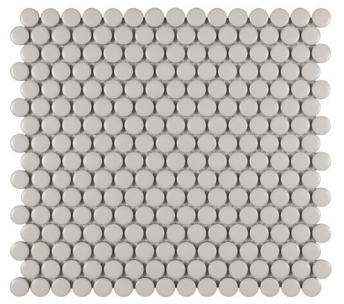

PRODUCTS

ANTH200076  
White Glossy  
3/4 Inch Penny Round

ANTH200077  
White Matte  
3/4 Inch Penny Round

ANTH200079  
Black Glossy  
3/4 Inch Penny Round

ANTH200085  
Black Matte  
3/4 Inch Penny Round

ANTH200080  
Taupe Glossy  
3/4 Inch Penny Round

ANTH200084  
Taupe Matte  
3/4 Inch Penny Round

ANTH200100  
Pearl Glossy  
3/4 Inch Penny Round

ANTH210005  
Pearl Matte  
3/4 Inch Penny Round

ANTH200083  
Grey Glossy  
3/4 Inch Penny Round

ANTH200078  
Grey Matte  
3/4 Inch Penny Round

PRODUCTS

ANTH200072  
White Matte  
2 Inch Hexagon

ANTH200073  
Grey Matte  
2 Inch Hexagon

ANTH210001  
Taupe Matte  
2 Inch Hexagon

ANTH210002  
Pearl Matte  
2 Inch Hexagon

ANTH200074  
White Matte  
2X2 Inch Square