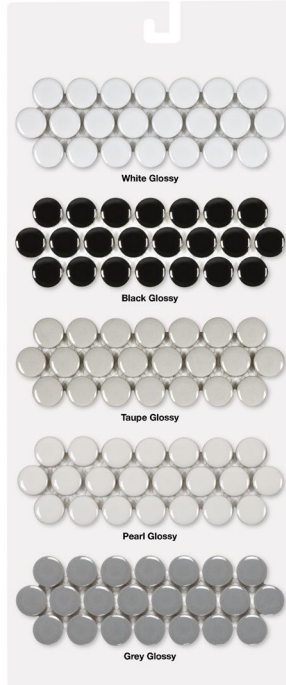

PORCELART | TILE COLLECTION

7X17 Swatch Cards