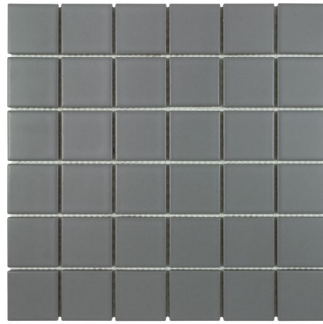

PRODUCTS

ANTH200072  
White Matte  
2 Inch Hexagon

ANTH200073  
Grey Matte  
2 Inch Hexagon

ANTH210001  
Taupe Matte  
2 Inch Hexagon

ANTH210002  
Pearl Matte  
2 Inch Hexagon

ANTH200074  
White Matte  
2X2 Inch Square

ANTH200075  
Grey Matte  
2X2 Inch Square

ANTH210003  
Taupe Matte  
2X2 Inch Square

ANTH210004  
Pearl Matte  
2X2 Inch Square

ANTH200081  
White Glossy  
1X3 Inch Herringbone

ANTH200082  
White Glossy  
1X3 Inch Straight Stack