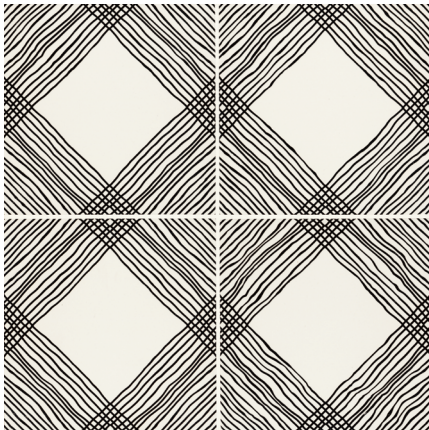

Field Tile Deco Patterns - Matte

Brush Stroke  
100003306

Half Circle  
100003310

Half Diamond  
100003309

Linear Squares  
100003308

Square Sketch  
100003307

Field Tile Colors - Matte

Black  
100003438

White  
100003439

# Rothko

Decorative (Glazed Ceramic)

Photo Features 9"x9" Field Tile Deco - Matte in Brush Stroke.

## SIZING & PACKAGING

| Type  | Shape | Item Code | Size  | Description                              | Pcs / Ctn | Sf / Ctn |
|-------|-------|-----------|-------|--|-----------|----------|
| Field |       | 100003438 | 9"x9" | Field Tile - Matte (Black)               | 20        | 10.76    |
|       |       | 100003439 | 9"x9" | Field Tile - Matte (White)               | 20        | 10.76    |
| Deco  |       | 100003306 | 9"x9" | Field Tile Deco - Matte (Brush Stroke)   | 20        | 10.76    |
|       |       | 100003310 | 9"x9" | Field Tile Deco - Matte (Half Circle)    | 20        | 10.76    |
|       |       | 100003309 | 9"x9" | Field Tile Deco - Matte (Half Diamond)   | 20        | 10.76    |
|       |       | 100003308 | 9"x9" | Field Tile Deco - Matte (Linear Squares) | 20        | 10.76    |
|       |       | 100003307 | 9"x9" | Field Tile Deco - Matte (Square Sketch)  | 20        | 10.76    |