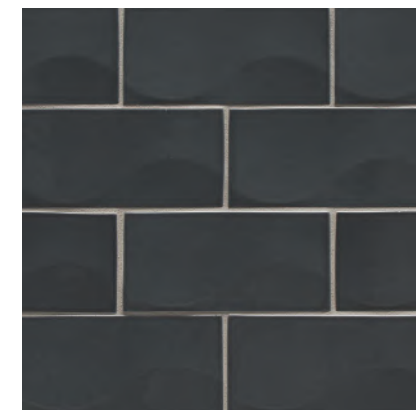

GAZEBO WAVE
1RAMGAZWAV36
GLOSS FINISH

SNOW WAVE
1RAMSNOWAV36
MATTE FINISH

OXFORD WAVE
1RAMOXFWAV36
GLOSS FINISH

CAPE COD WAVE
1RAMCCOWAV36
GLOSS FINISH

DEEP SEA WAVE
1RAMDSEWAV36
GLOSS FINISH

Shower wall, wet area, and any floor applications are NOT recommended for any product with a crackle glaze. Crackle glazes should be sealed prior to and after grouting. Contact your nearest sales account executive for more details on available products. For further questions/information about additional usages, please consult with your installer.