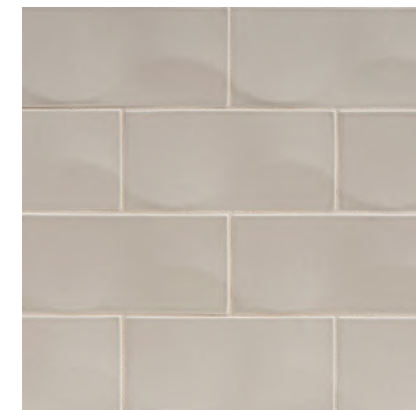

GAZEBO WAVE
1RAMGAZWAV36
GLOSS FINISH

SNOW WAVE
1RAMSNOWAV36
MATTE FINISH

OXFORD WAVE
1RAMOXFWAV36
GLOSS FINISH

CAPE COD WAVE
1RAMCCOWAV36
GLOSS FINISH

DEEP SEA WAVE
1RAMDSEWAV36
GLOSS FINISH

Shower wall, wet area, and any floor applications are NOT recommended for any product with a crackle glaze. Crackle glazes should be sealed prior to and after grouting. Contact your nearest sales account executive for more details on available products. For further questions/information about additional usages, please consult with your installer.