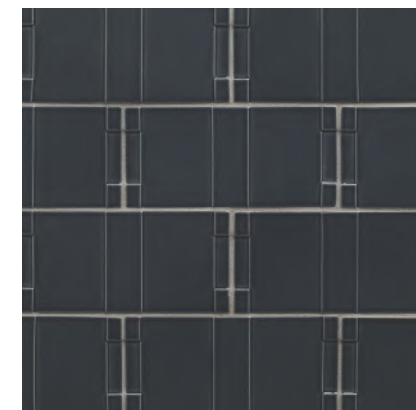

DEEP SEA OTTO
1RAMDSEOTT36
GLOSS FINISH