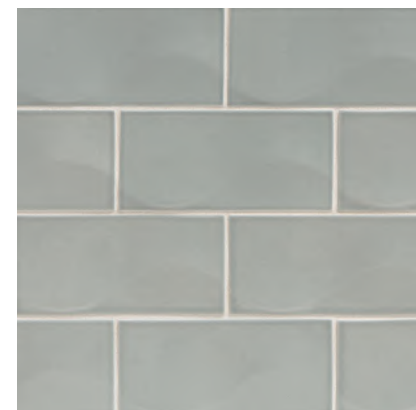

GAZEBO WAVE
1RAMGAZWAV36
GLOSS FINISH

SNOW WAVE
1RAMSNOWAV36
MATTE FINISH

OXFORD WAVE
1RAMOXFWAV36
GLOSS FINISH

CAPE COD WAVE
1RAMCCOWAV36
GLOSS FINISH

DEEP SEA WAVE
1RAMDSEWAV36
GLOSS FINISH

Shower wall, wet area, and any floor applications are NOT recommended for any product with a crackle glaze. Crackle glazes should be sealed prior to and after grouting. Contact your nearest sales account executive for more details on available products. For further questions/information about additional usages, please consult with your installer.