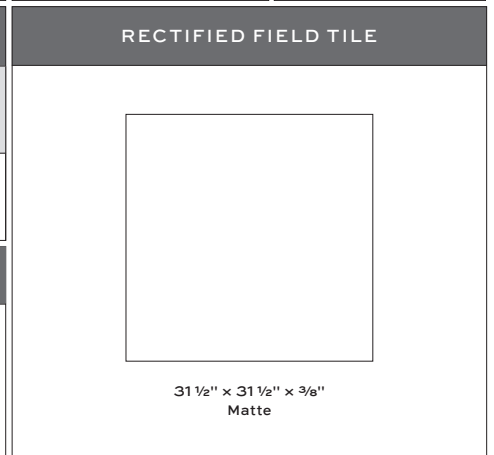

NOTES

- ¹ Yes, cut in mosaic formats.
- ² The standard requires a minimum wet DCOF Acutest value greater than 0.42 for ceramic tiles (inclusive of porcelain) for level interior spaces expected to be walked upon when wet.
- ³ Alternate mortar - Mapei Ultraflex LFT White
- ⁴ Alternate grout - Mapei Ultracolor Plus Sanded