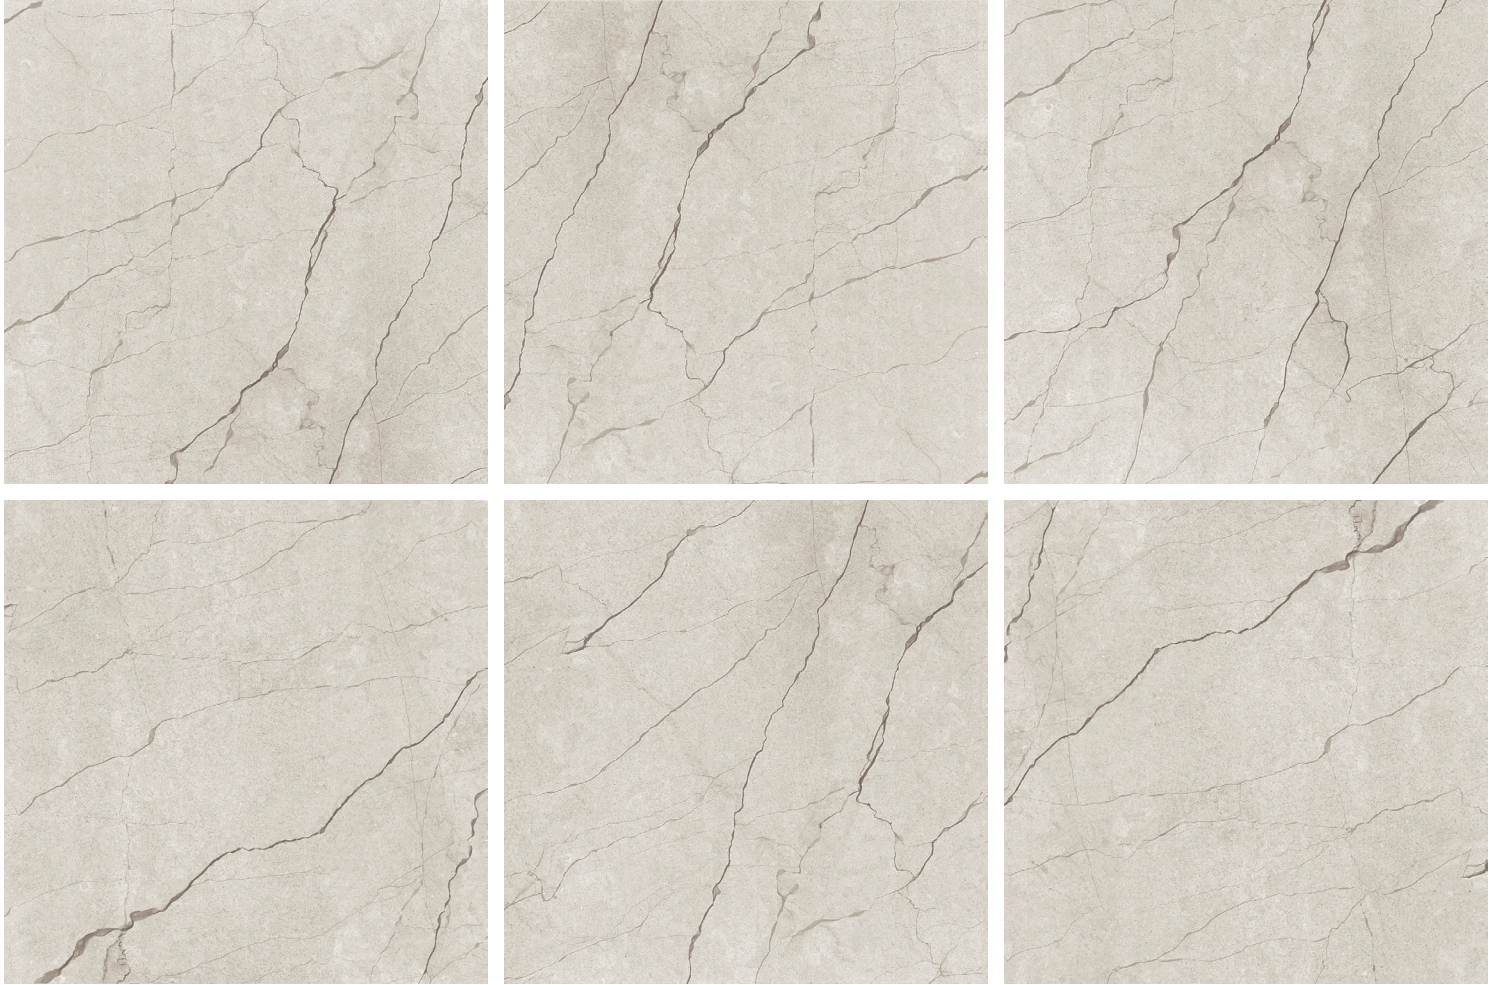

BALKAN BEIGE PORCELAIN

Matte

APPLICATIONS								ATTRIBUTES		VARIATION		TAILORED TO CUSTOMIZATION	
INTERIOR FLOOR	INTERIOR WALL	SHOWER WALL	SHOWER FLOOR	EXTERIOR FLOOR	EXTERIOR WALL	POOL/ FOUNTAIN	COUNTER TOP	DCOF²				CARPET CUTTING FIELD FINISH MOSAIC SADDLE VANITY TOP WATERJET	
Medium Traffic Commercial	All	Yes, including steam	Yes¹	No	Yes, including freeze thaw	Yes, non-freeze thaw	Yes	0.47	0.48	0.49			

INSTALLATION/MAINTENANCE									
SETTING MATERIAL	GROUT	GROUT JOINT	MEMBRANE	CAULK	SEALER	CLEANER	INSTALLATION INSTRUCTIONS	LAYOUT	DRY LAYOUT
Ardex X77 White³	Ardex FL Rapid Set Sanded⁴	1/8" minimum	Mapei Mapelastick AquaDefense	Mapei Keracaulk Sanded	AquaMix Grout Release	AquaMix Concentrated Stone & Tile Cleaner	TCNA Handbook	Max. 33% offset	Required