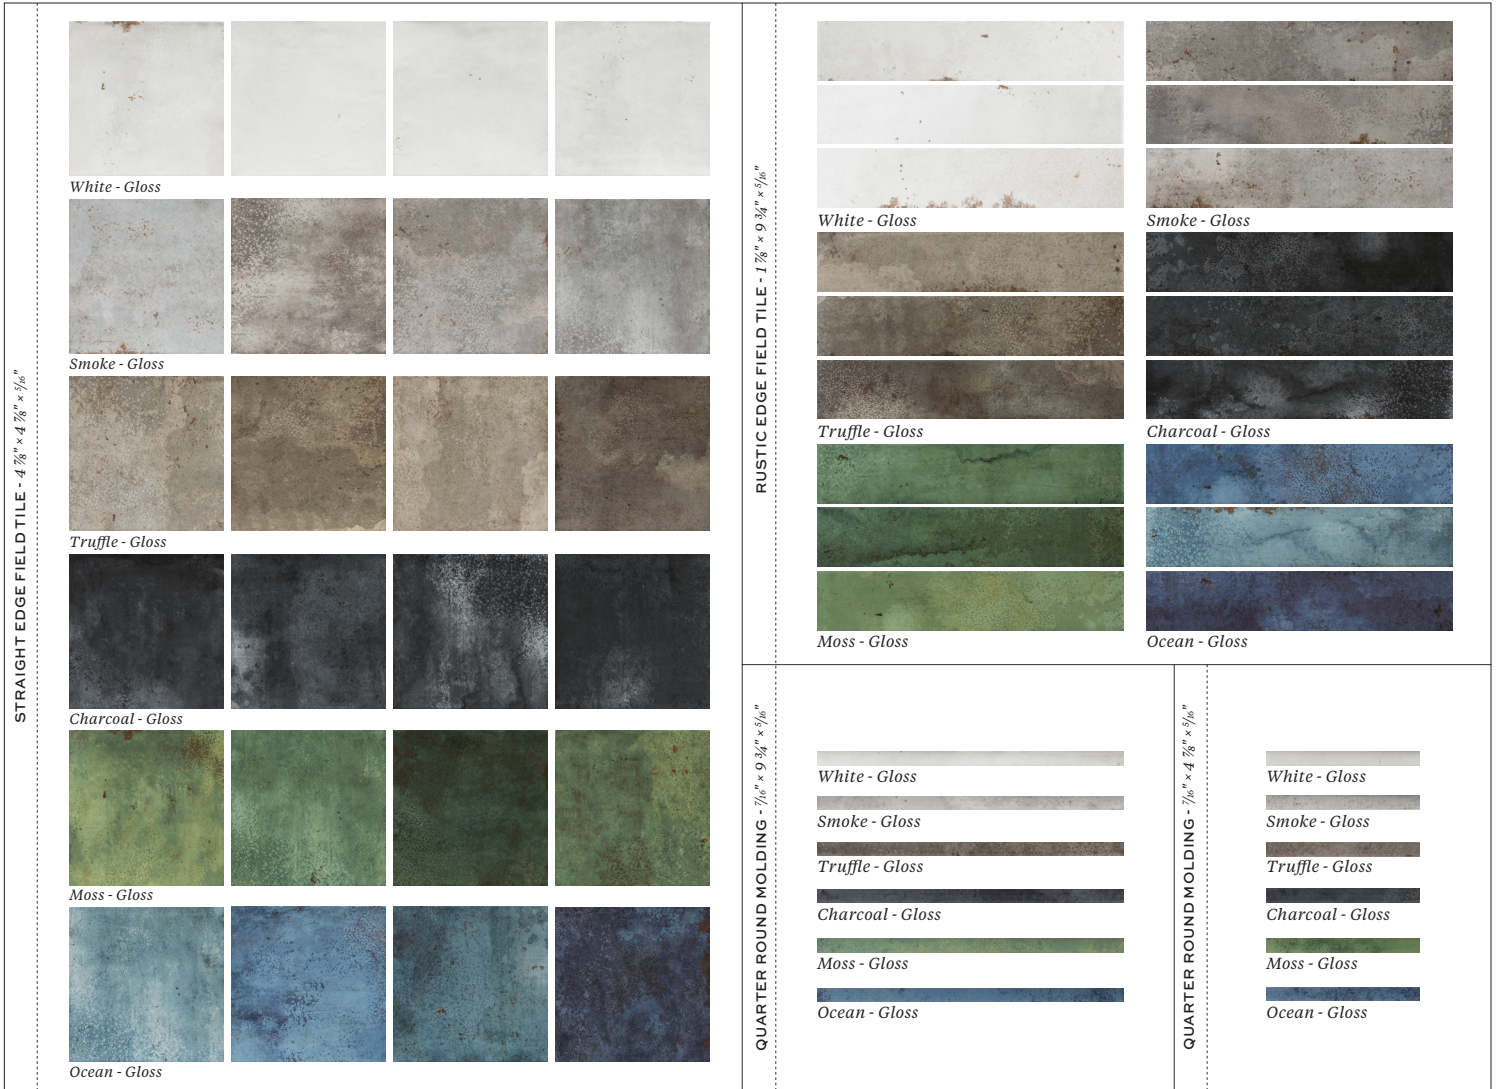

ENAMEL

APPLICATIONS								
INTERIOR FLOOR	INTERIOR WALL	SHOWER WALL	SHOWER FLOOR	EXTERIOR FLOOR	EXTERIOR WALL	POOL/ FOUNTAIN	COUNTER TOP	FIREPLACE SURROUND
No	All	Yes, including steam	No	No	No	No	No	Yes