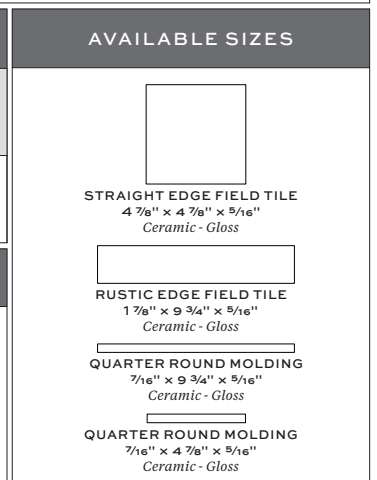

NOTES

¹ This product was intentionally made to have a handmade look, expect extreme variation.

² Alternate mortar - Mapei Ultraflex 2 or Mapei Type 1 Mastic (Dry areas only)

³ Alternate grout - Mapei Ultracolor Plus FA or Mapei Keracolor Sanded

⁴ Straight edge field tile (4 7/8" x 4 7/8") has grout spacing of 1/16". All other sizes are 1/8".

⁵ Extreme variation, sample dry layout strongly suggested.

Tech Notes: Material has protective wax applied to minimize damage in shipping, which is easily removed.
If necessary, scrape lightly with a plastic scraper and clean with warm water, glass cleaner or 100% acetone.