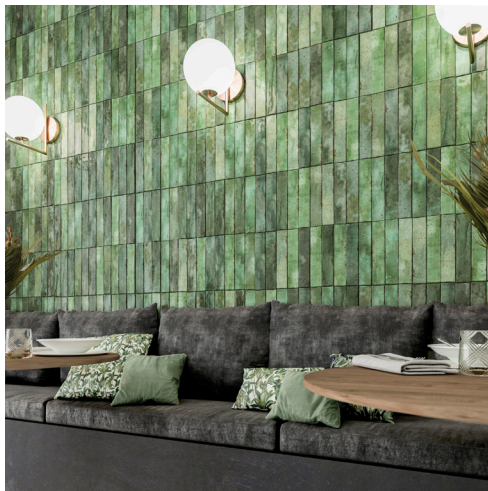

ENAMEL

Sourced from Spain and exclusive to Artistic Tile in the United States, Enamel is a ceramic tile collection artfully crafted in a wide range of tones and shades, with a unique painterly effect. Featuring rustic edges and stocked in six lovely colorways as a 4 7/8" x 4 7/8" square field tile, a 1 7/8" x 9 3/4" rectangular field tile, and in matching quarter round ceramic moldings, Enamel is a stylish solution specifically designed for standout commercial spaces.

ENAMEL

White

White and Smoke

Smoke

Truffle

Truffle

Charcoal

Moss