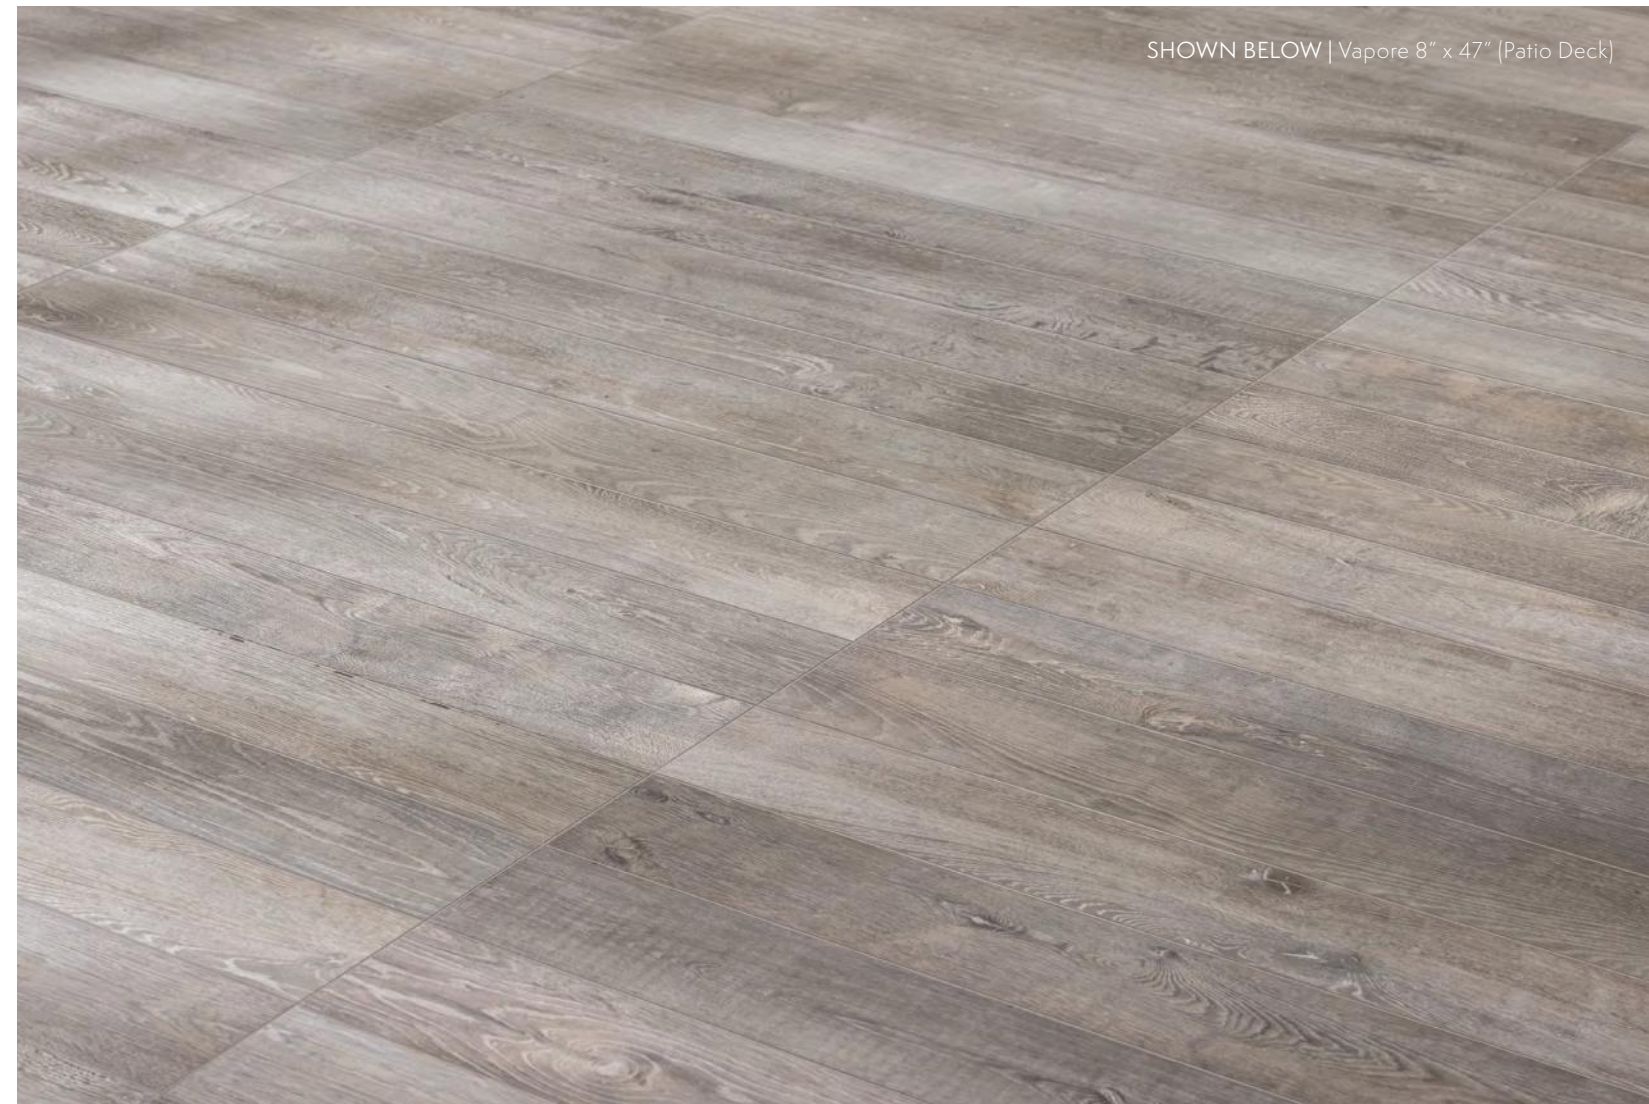

SHOWN BELOW | Vapore 8" x 47" (Patio Deck)