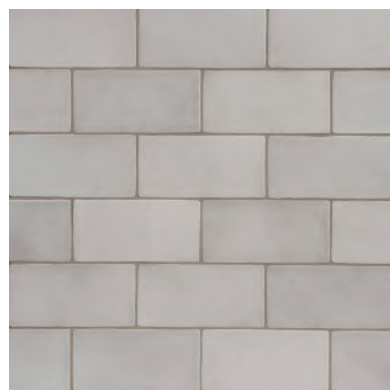

LONDON FOG BLEND
1CAFLFOBLE36